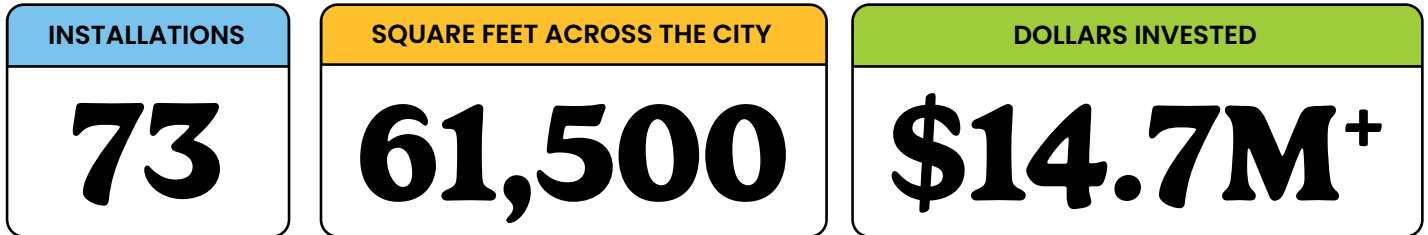

# Philadelphia Playful Learning By the Numbers

CONTACT  
Rachel Ezekiel-Fishbein  
Making Headlines PR  
267-679-2463  
Rachel@MakingHeadlinesPR.com