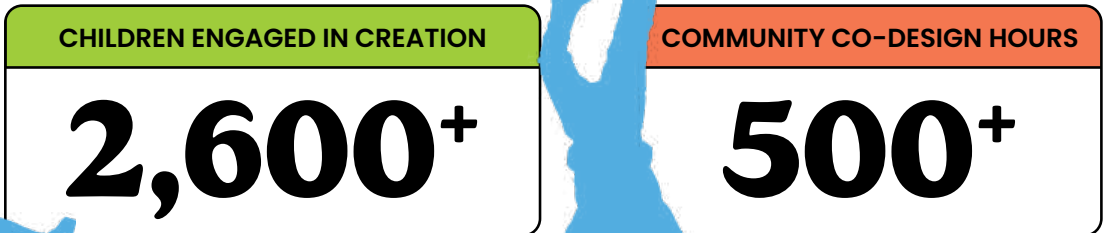

# Philadelphia Playful Learning By the Numbers

CONTACT  
Rachel Ezekiel-Fishbein  
Making Headlines PR  
267-679-2463  
Rachel@MakingHeadlinesPR.com