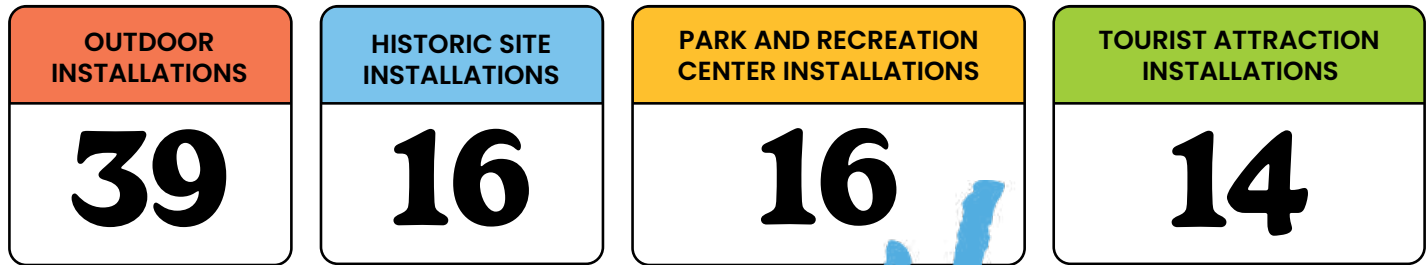

Philadelphia Playful Learning By the Numbers

CONTACT
Rachel Ezekiel-Fishbein
Making Headlines PR
267-679-2463
Rachel@MakingHeadlinesPR.com

Philly Firsts

- **2013** FIRST PLAYFUL LEARNING LANDSCAPE INSTALLATION
- **2023** FIRST PLAYFUL LEARNING UNIVERSITY COURSE
- **2025** FIRST INSTALLATIONS IN AFFORDABLE HOUSING
- **2026** FIRST PLAYFUL LEARNING CITY DESIGNATION

Numbers represent all Playful Learning installations built in Philadelphia between 2013 and 2026