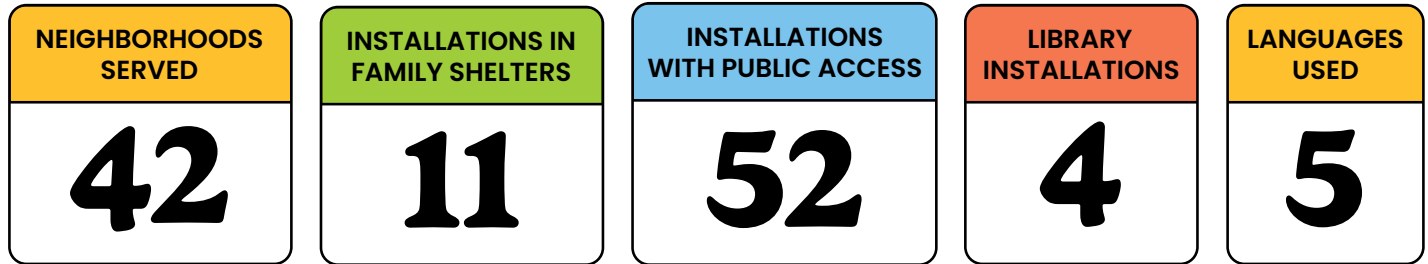

Philadelphia Playful Learning By the Numbers

CONTACT
Rachel Ezekiel-Fishbein
Making Headlines PR
267-679-2463
Rachel@MakingHeadlinesPR.com

Philly Firsts

- **2013** FIRST PLAYFUL LEARNING LANDSCAPE INSTALLATION
- **2023** FIRST PLAYFUL LEARNING UNIVERSITY COURSE
- **2025** FIRST INSTALLATIONS IN AFFORDABLE HOUSING
- **2026** FIRST PLAYFUL LEARNING CITY DESIGNATION

Numbers represent all Playful Learning installations built in Philadelphia between 2013 and 2026